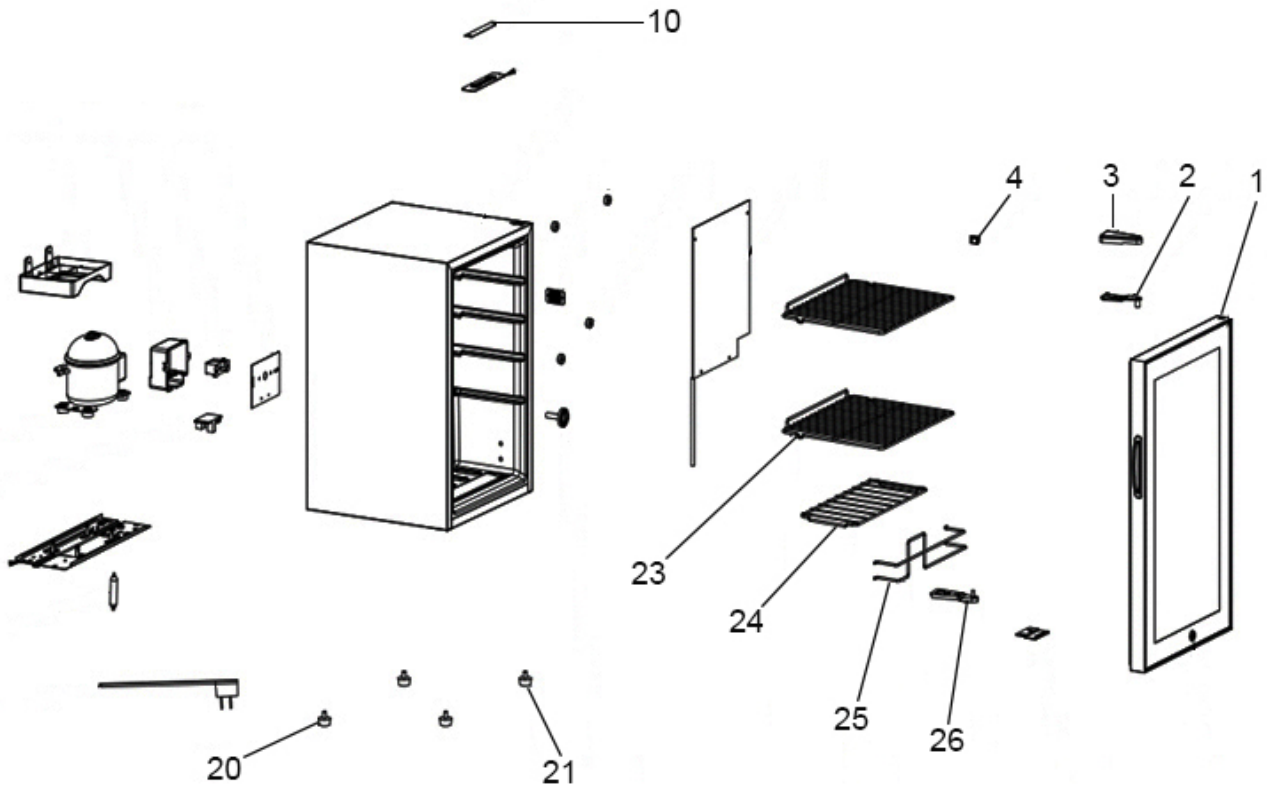

Parts Information:
**Baridi 60L Wine, Beer & Drinks
 Fridge with LED Light, Black and
 Glass Door**
Model No: DH62

Item	Part No.	Description
1	DH10273	Glass Door
2	DH10274	Upper Hinge
3	DH10275	Hinge Cover
4	DH10276	Light Switch
10	DH10277	Led light PCB
20	DH10009	Adjustable Foot, 17mm

Item	Part No.	Description
21	DH10008	Adjustable Foot, 14mm
23	DH10278	Large shelf
24	DH10279	Small shelf
25	DH10280	Wine rack
26	DH10281	Lower hinge

NOTE: It is our policy to continually improve products and as such we reserve the right to alter data, specifications and component parts without prior notice. There may be alternative versions of this product, please contact us should you require this information.